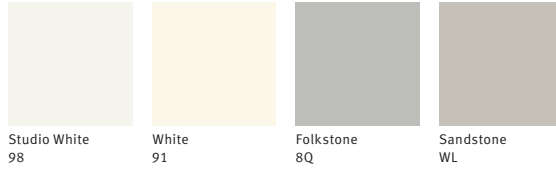

Metaform Portfolio

Fixed Height Table
Solid Laminate/Edgeband